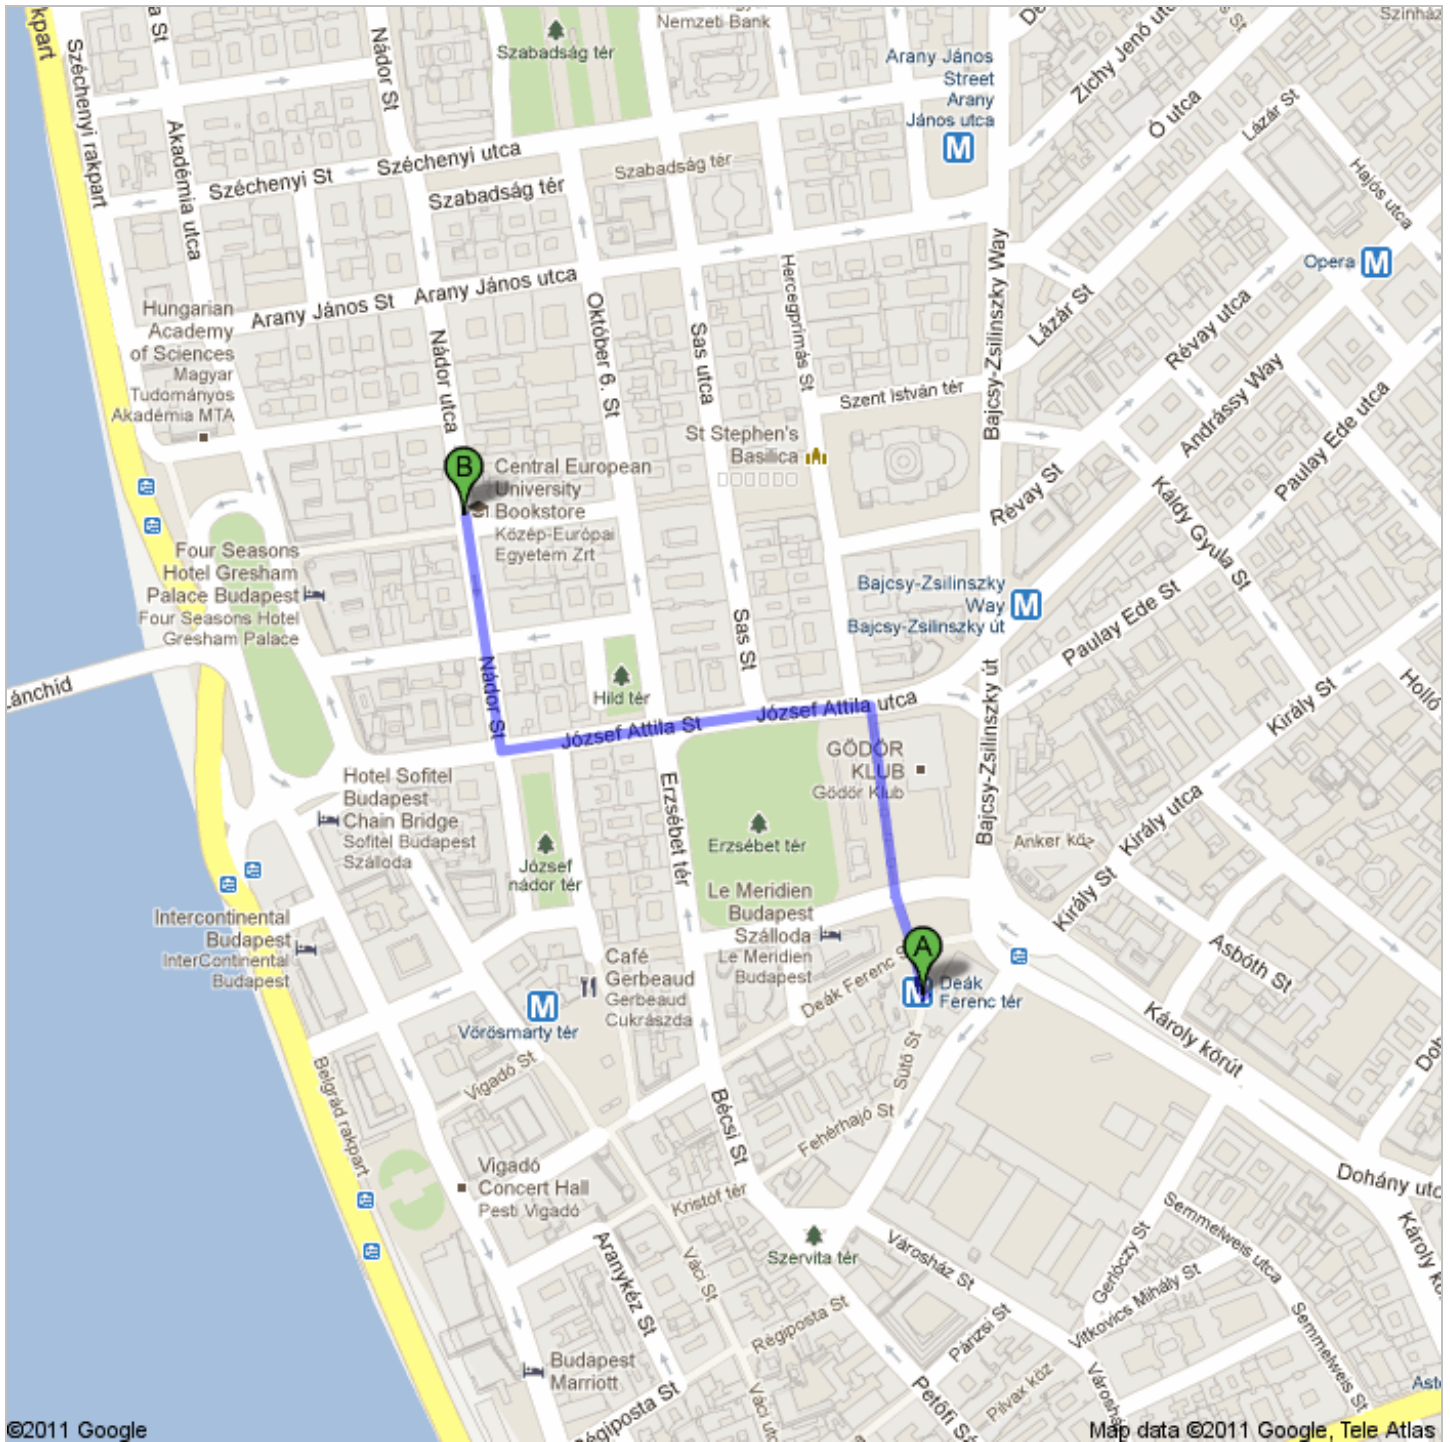

### Directions to Central European University 1051 Budapest, Nádor utca 9, Hungary 700 m – about 9 mins

**Save trees. Go green!**  
 Download Google Maps on your phone at [google.com/gmm](http://google.com/gmm)

**Walking directions are in beta.**  
 Use caution – This route may be missing sidewalks or pedestrian paths.

 Sütő utca

- 
1. Head **north** on **Sütő utca** toward **Deák Ferenc tér** go 39 m  
total 39 m
  2. Continue straight onto **Deák Ferenc tér** go 43 m  
total 82 m
  -  3. Slight right onto **Erzsébet tér**  
About 2 mins go 150 m  
total 230 m
  -  4. Turn left onto **József Attila utca**  
About 4 mins go 290 m  
total 550 m
  -  5. Turn right onto **Nádor utca**  
Destination will be on the right  
About 2 mins go 190 m  
total 700 m

Map data ©2011 Google, Tele Atlas