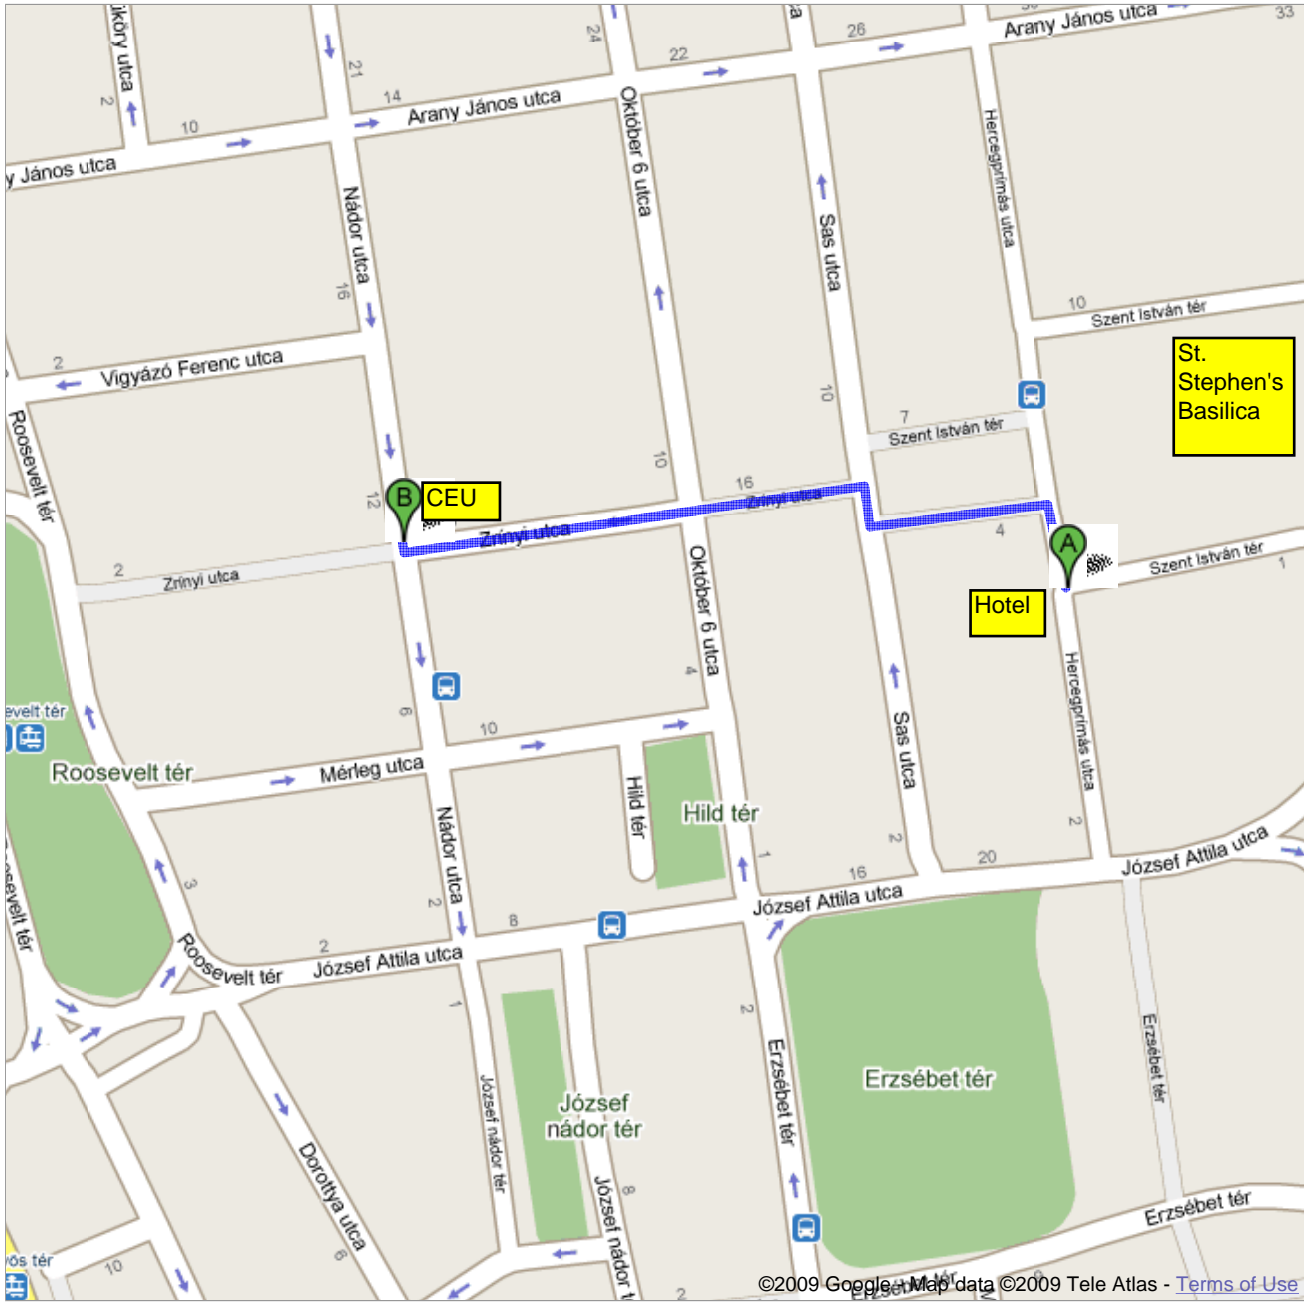

Directions to Nádor utca
0.3 km – about 4 mins

Save trees. Go green!
 Download Google Maps on your phone at google.com/gmm

-
- | | | |
|---|---|---------------------------|
| | 1. Head north on Hercegprímás utca toward Szent István tér | go 38 m
total 38 m |
|  | 2. Turn left at Szent István tér
About 1 min | go 79 m
total 0.1 km |
|  | 3. Turn right at Sas utca | go 17 m
total 0.1 km |
|  | 4. Turn left at Zrínyi utca
About 3 mins | go 0.2 km
total 0.3 km |
|  | 5. Turn right at Nádor utca | go 5 m
total 0.3 km |

These directions are for planning purposes only. You may find that construction projects, traffic, weather, or other events may cause conditions to differ from the map results, and you should plan your route accordingly. You must obey all signs or notices regarding your route.

Map data ©2009 Tele Atlas